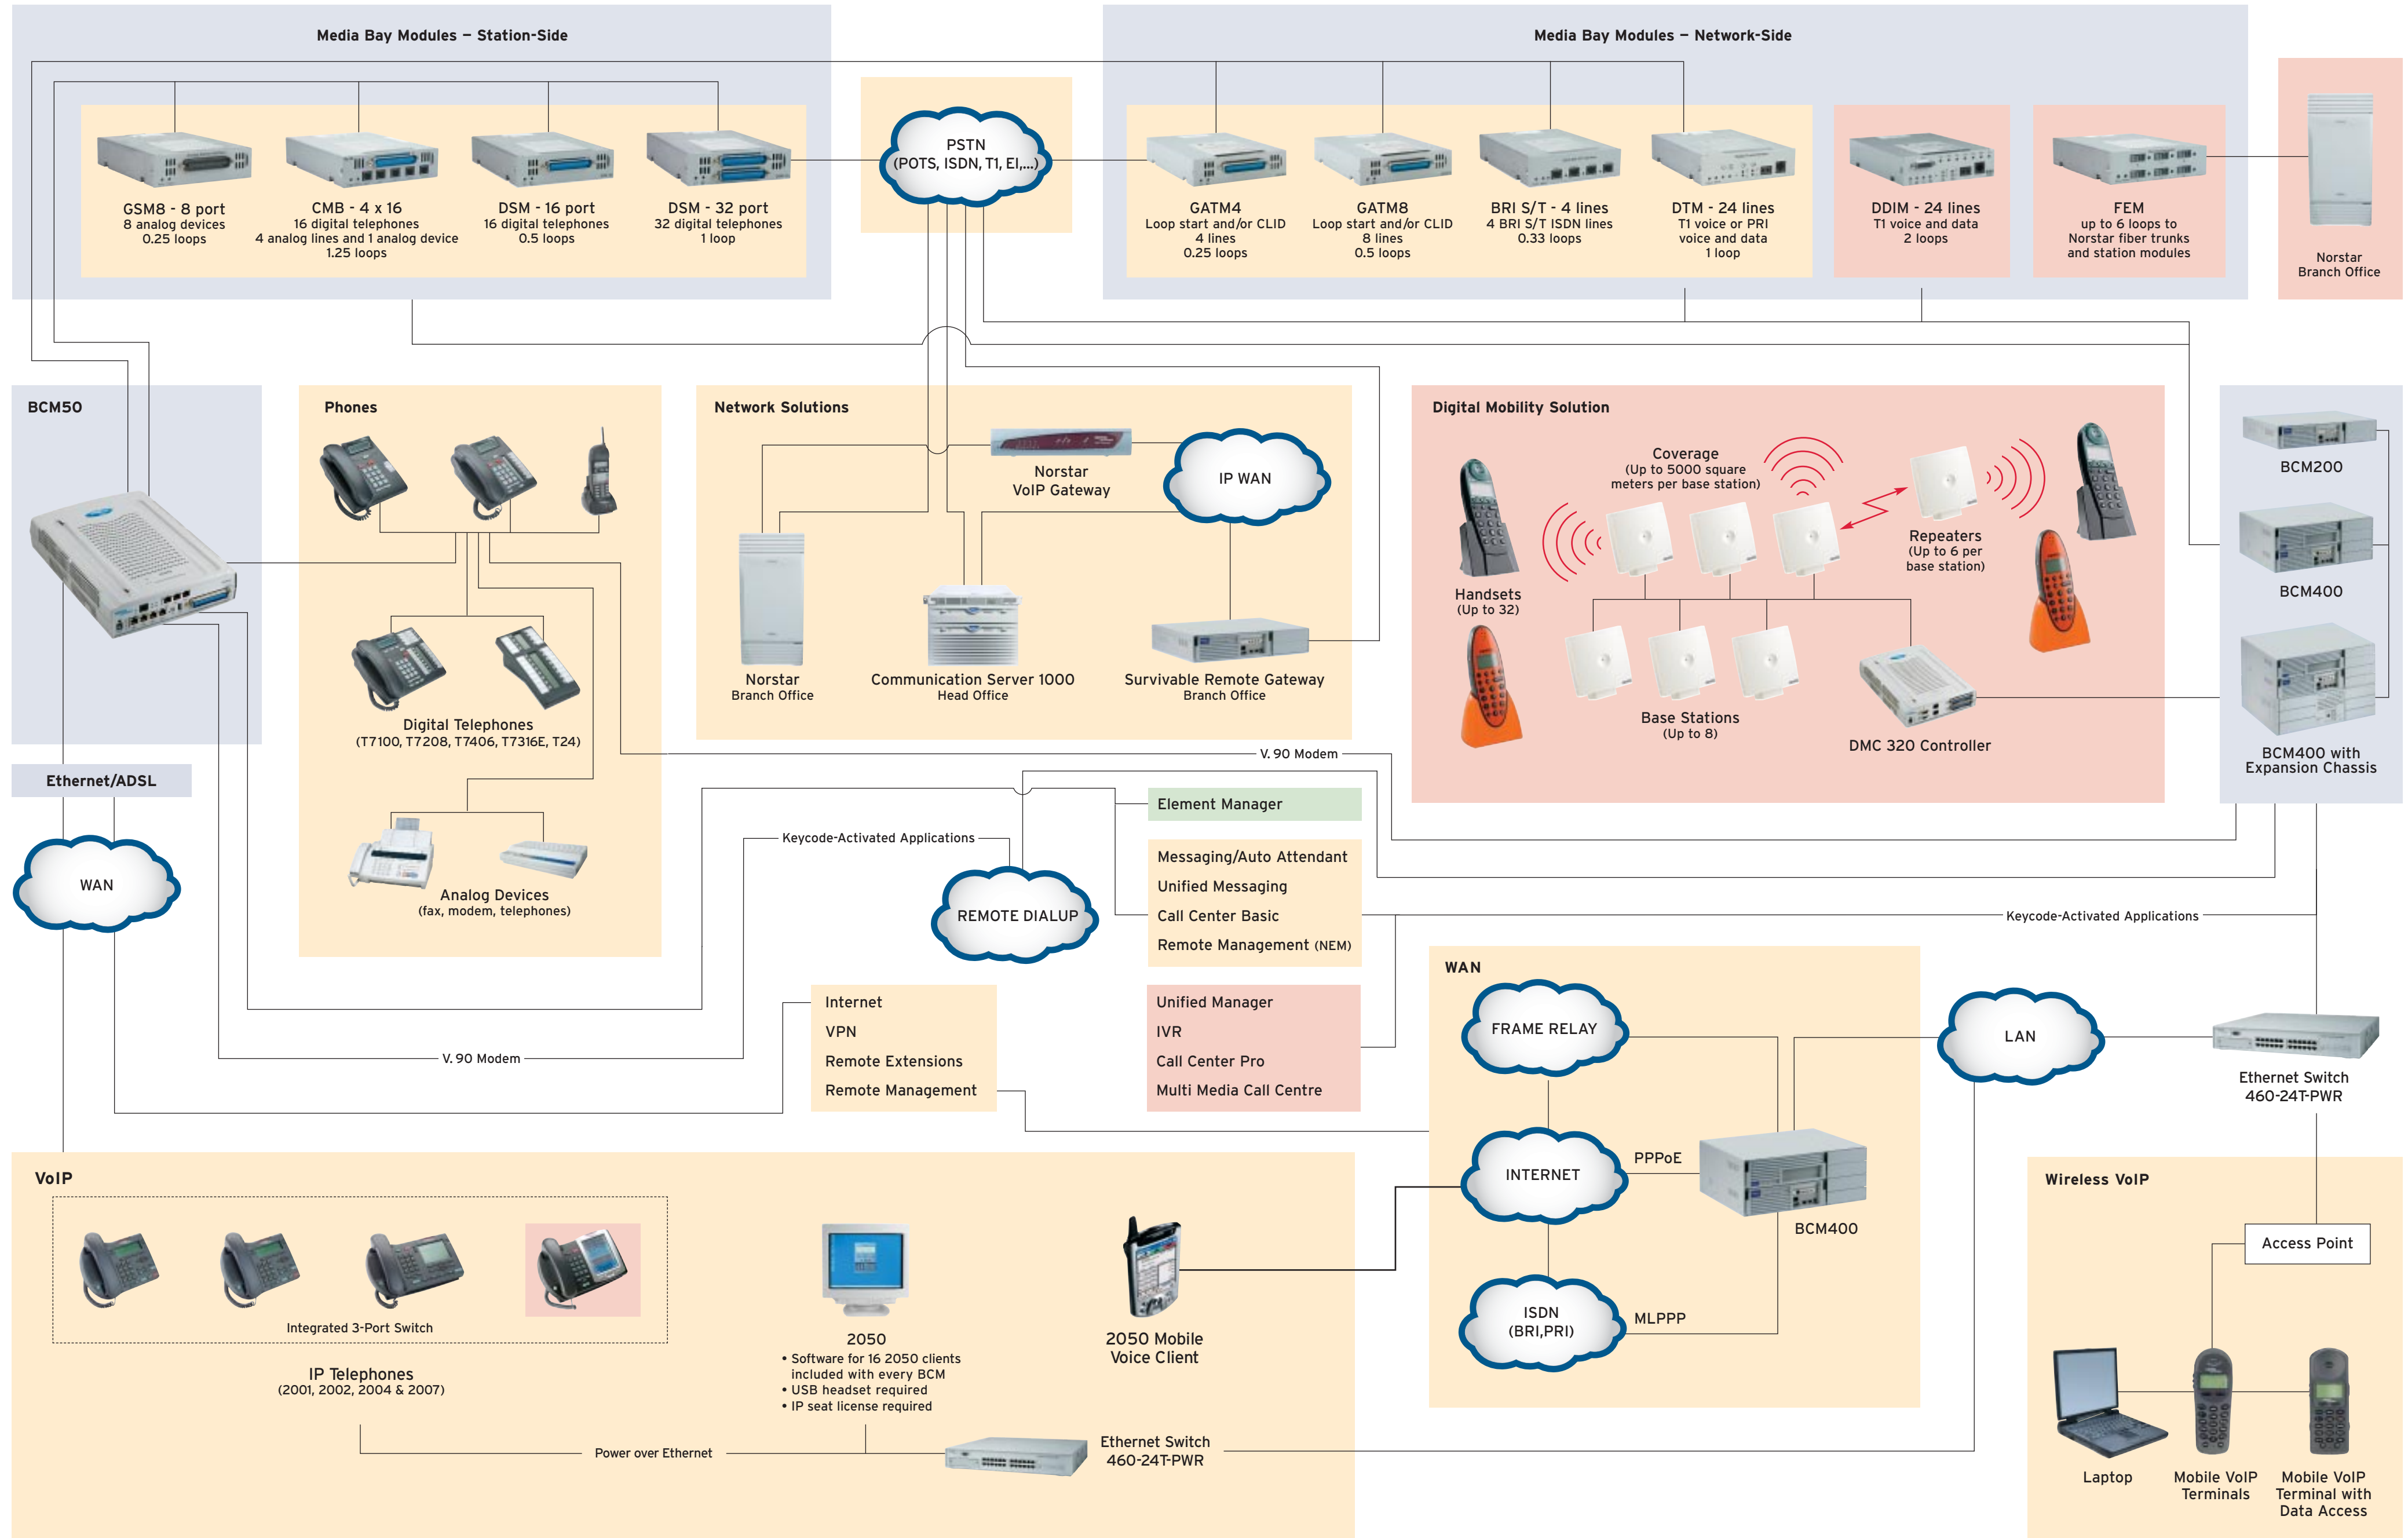

Nortel Business Communications Manager - Anatomy of a complete small site solution

Available only with BCM50
 Available with all BCM models
 Available only with BCM200/400

TRC
 TELECOM RESOURCE CORPORATION
 trcnetworks.com