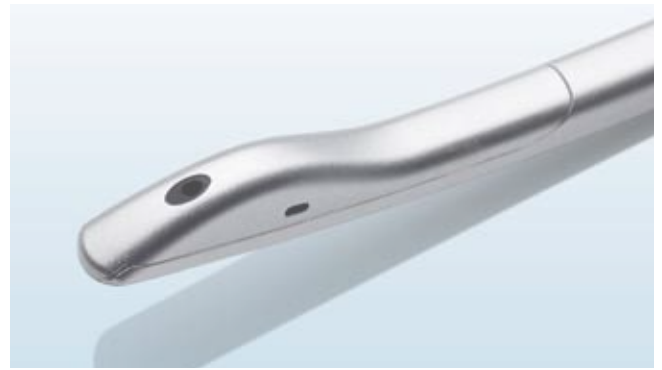

Boom-arm The GN 9300 series' noise-canceling microphone ensures your voice is always transmitted clearly, even in noisy environments.